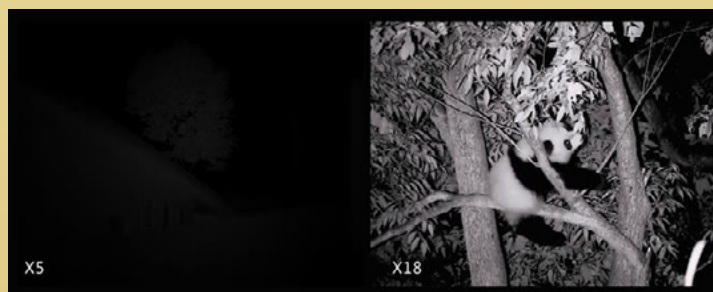

CCTVTECH - PV SERIES

HD-SDI NIGHT VISION CAMCORDER FOR BROADCASTING

PBHD-400

HD-SDI NIGHT VISION CAMCORDER FOR BROADCASTING

KEY FEATURES:

- 37X zoom lens.
- 300M face recognition.
- Fog penetration.
- 500M HD broadcasting grade infrared night vision camcorder.
- Video recording day and night.
- HDMI, SSD and SD card output optional

It is the world first professional Full HD night vision camcorder for Broadcasting & News Media, which is developed and manufactured by Protruly. This HD night vision camcorder is such a night vision system that when you open the function of near infrared night vision, you will see things within 500 meters and identify people's face clearly in 300 meters; whether in foggy days or at daytime/night, the fog penetration function works very well. If it is applied to the broadcast and press media, it will be an essential equipment for them to filming and news recording in total dark night.

Assisting the Shooting of Qiantang Tide and Being Prized as Night Vision Magic Camcorder

Protruly's professional HD night vision camcorder has been known to play a vital role in the live broadcast of Qiantang Tide a year ago, by helping many TV stations shooting the live pictures in the dark night. This device can demonstrate shockingly clear images in total darkness, highly appreciated by the staff as Night Vision Magic Camcorder.

The contrastive pictures taken by the traditional video recorder and Protruly's night vision camcorder will be shown as below:

Under the low light of night condition, the color modes show striking contrastive effect of pictures taken by the traditional video recorder (left) and Protruly's night vision camcorder(right)