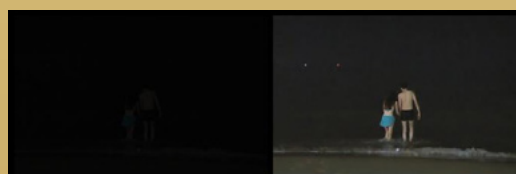

Assisting the Shooting of Qiantang Tide and Being Prized as Night Vision Magic Camcorder

Protruly's professional HD night vision camcorder has been known to play a vital role in the live broadcast of Qiantang Tide a year ago, by helping many TV stations shooting the live pictures in the dark night. This device can demonstrate shockingly clear images in total darkness, highly appreciated by the staff as Night Vision Magic Camcorder.

In total dark night, when recording the target of 500-meter-away distance, the traditional filming video recorder can't work properly without the help of lighting <Left>, but Protruly's professional HD night vision camcorder for Broadcast and Press Media can capture the important leading news if necessary <Right>.

In normal light of daytime, the definition of picture (Right) taken by Protruly's night vision camcorder can reach 95%-99% of the traditional video recorder's function(Left).

In heavy fog day, when recording the target from long distance, the traditional filming recorder can't work properly, while using Protruly's professional HD night vision camcorder for Broadcast and Press Media, the pictures can be taken clearly and timely.

In heavy fog day, when you record the target from the 1,000 meters distance, the traditional filming recorder can't work properly, while using Protruly's professional HD night vision camcorder for Broadcast and Press Media, the picture turns good under 18X synchronous optical zoom and fog-penetration function.