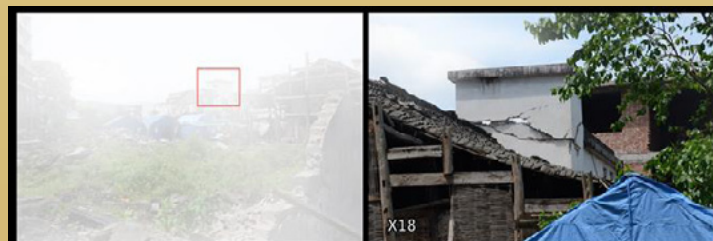

In heavy fog day, when you record the target from the 1,000 meters distance, the traditional filming recorder can't work properly, while using Protruly's professional HD night vision camcorder for Broadcast and Press Media, the picture turns good under 18X synchronous optical zoom and fog-penetration function.